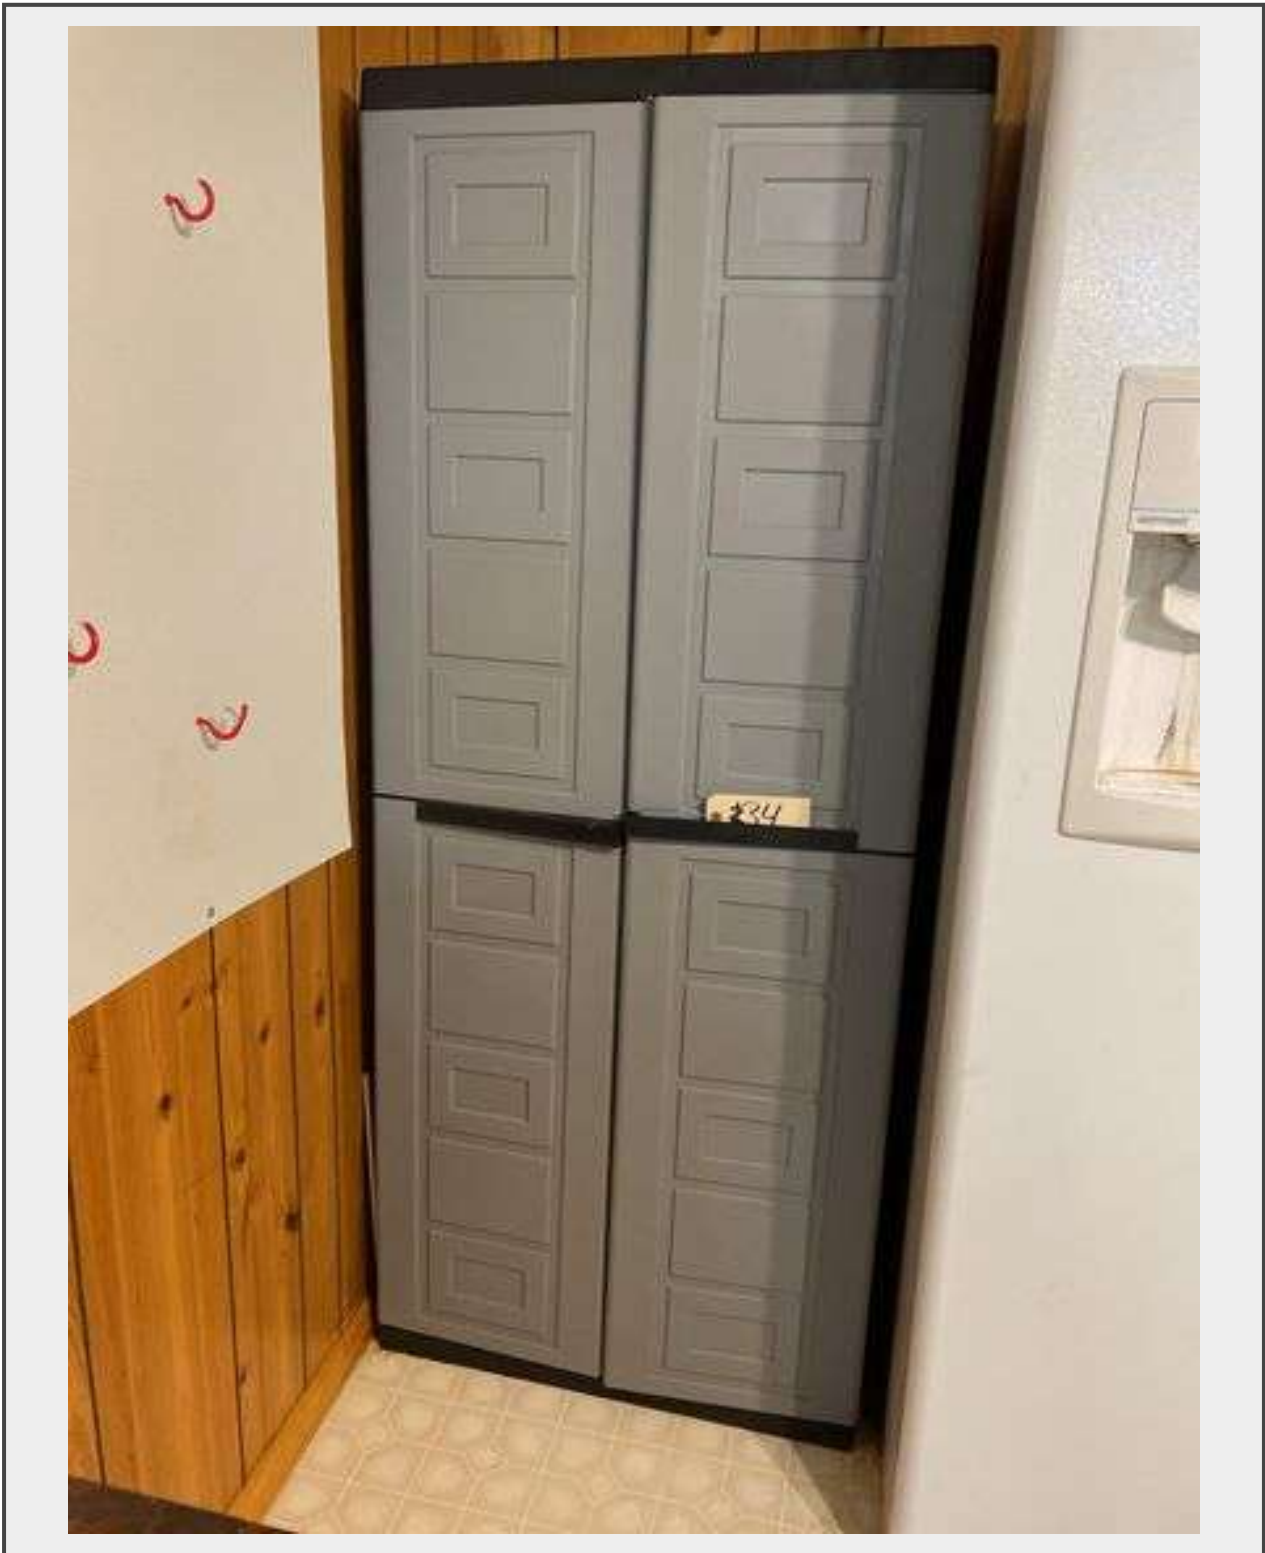

Sale Name: Dragoo estate 2

LOT 234 - Grey Plastic Double Door Storage Cabinet

Description

Grey and black plastic double door cabinet. Dimensions are approximately 26 inches wide x 65 inches tall x 16 inches deep. Features adjustable shelving.